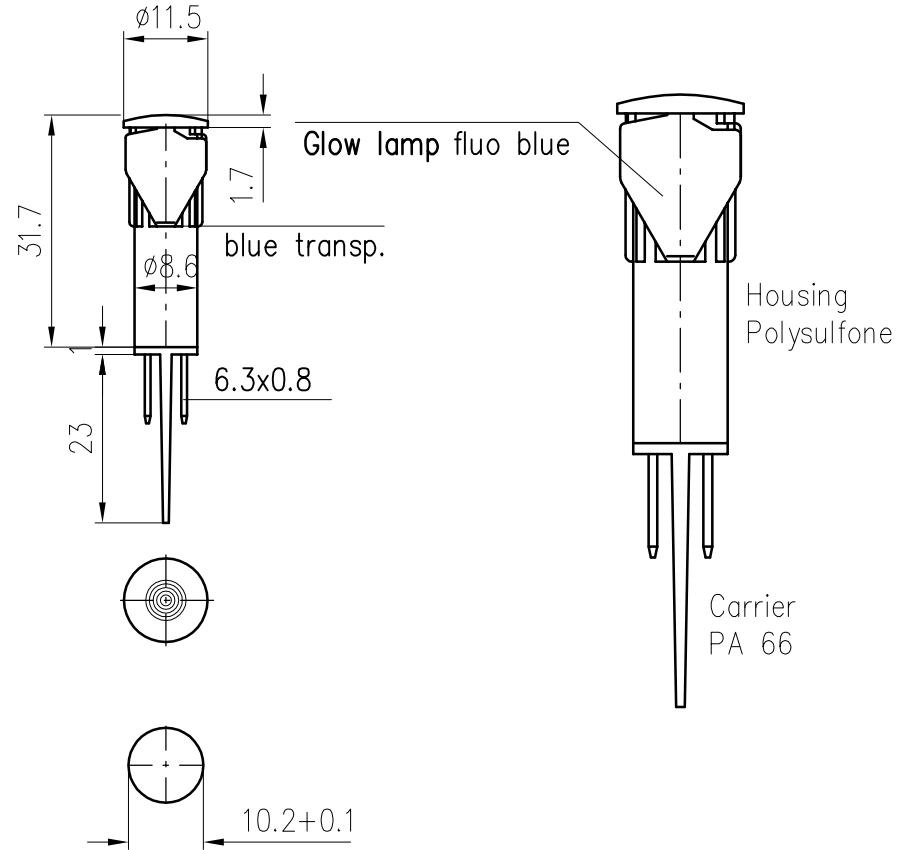

SL-656NZ8-01 SIGNAL LAMP

SIGNAL LAMPS

Specifications

SL-656NZ8-01

Cut out	10mm
Voltage	250VAC
Temperature	T120
Lens colour	Blue
Light source	Neon
Connections	6.3mm tabs

Approvals

SEMA "A" DIAGRAM "A"

Dimensions Unit: mm