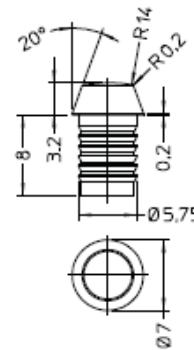

SX270R1F2G14300 SIGNAL LAMP

SIGNAL LAMPS

Specifications

SX270R1G2G14300

Cut out	6mm
Voltage	250V
Temperature	T120
Lens colour	Red
Light source	Neon
Connections	200mm leads

Approvals

Wiring diagram

With leads sealed

PANEL CUT-OUT

Dimensions Unit: mm

ALAN BUTCHER COMPONENTS LTD

Alan Butcher Components Ltd

Unit 1 Beechwood Clump Farm Industrial Estate Tin Pot Lane Blandford Dorset DT11 7TD

Telephone 01258 456360 Facsimile 01258 459194 Email sales@abcomponents.co.uk