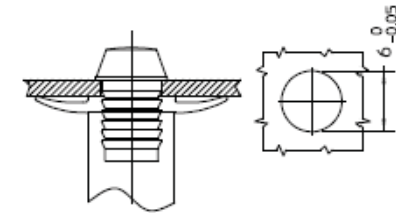

SX270R1F2G14300 SIGNAL LAMP

SIGNAL LAMPS

Specifications

SX270R1G2G14300

Cut out	6mm
Voltage	250V
Temperature	T120
Lens colour	Red
Light source	Neon
Connections	200mm leads

Approvals

Wiring diagram

With leads sealed

PANEL CUT-OUT

Dimensions Unit: mm

ALAN BUTCHER COMPONENTS LTD

Alan Butcher Components Ltd

Unit 1 Beechwood Clump Farm Industrial Estate Tin Pot Lane Blandford Dorset DT11 7TD

Telephone 01258 456360 Facsimile 01258 459194 Email sales@abcomponents.co.uk