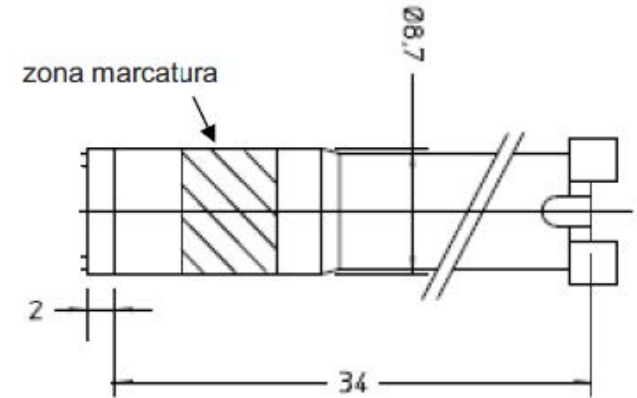

SX270R1F2G14300 SIGNAL LAMP

SIGNAL LAMPS

Specifications

SX270R1G2G14300

Cut out	6mm
Voltage	250V
Temperature	T120
Lens colour	Red
Light source	Neon
Connections	200mm leads

Approvals

Wiring diagram

With leads sealed

PANEL CUT-OUT

Dimensions Unit: mm

ALAN BUTCHER COMPONENTS LTD

Alan Butcher Components Ltd

Unit 1 Beechwood Clump Farm Industrial Estate Tin Pot Lane Blandford Dorset DT11 7TD

Telephone 01258 456360 Facsimile 01258 459194 Email sales@abcomponents.co.uk