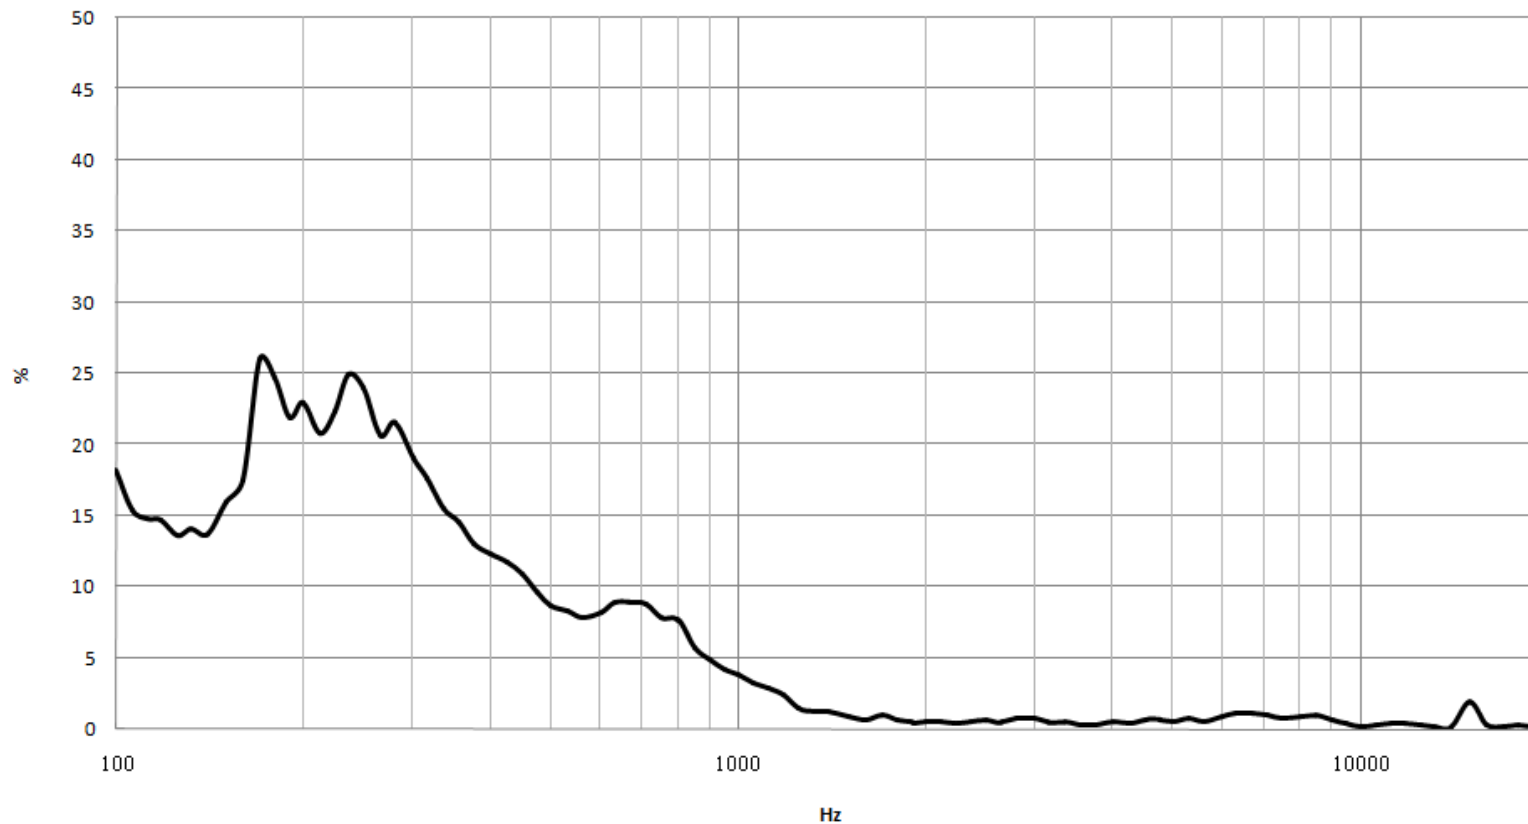

ABS-239-100-RC 18x13x2.5t 8OHM SPEAKER - Speaker Distortion Curve

SPEAKERS

2.37Vrms/10cm/in 1cc box

ALAN BUTCHER COMPONENTS LTD

Alan Butcher Components Ltd

Unit 1 Beechwood Clump Farm Industrial Estate Tin Pot Lane Blandford Dorset DT11 7TD