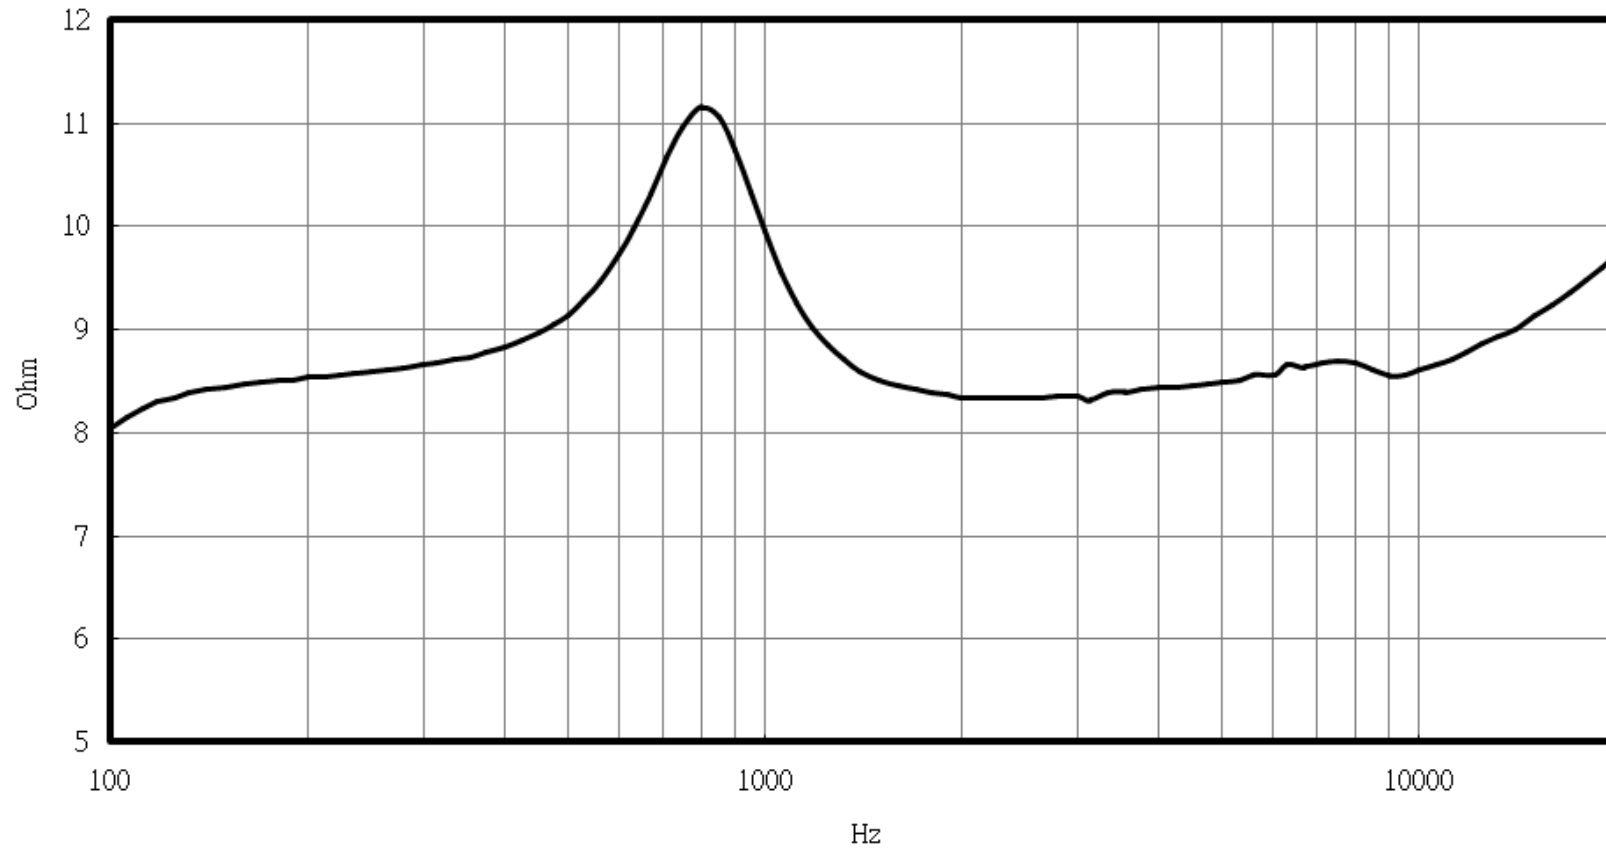

2.37V

ALAN BUTCHER COMPONENTS LTD

Alan Butcher Components Ltd

Unit 1 Beechwood Clump Farm Industrial Estate Tin Pot Lane Blandford Dorset DT11 7TD

Telephone 01258 456360 Facsimile 01258 459194 Email sales@abcomponents.co.uk

www.abcomponents.co.uk

BS EN ISO 9001 Certification No 5239