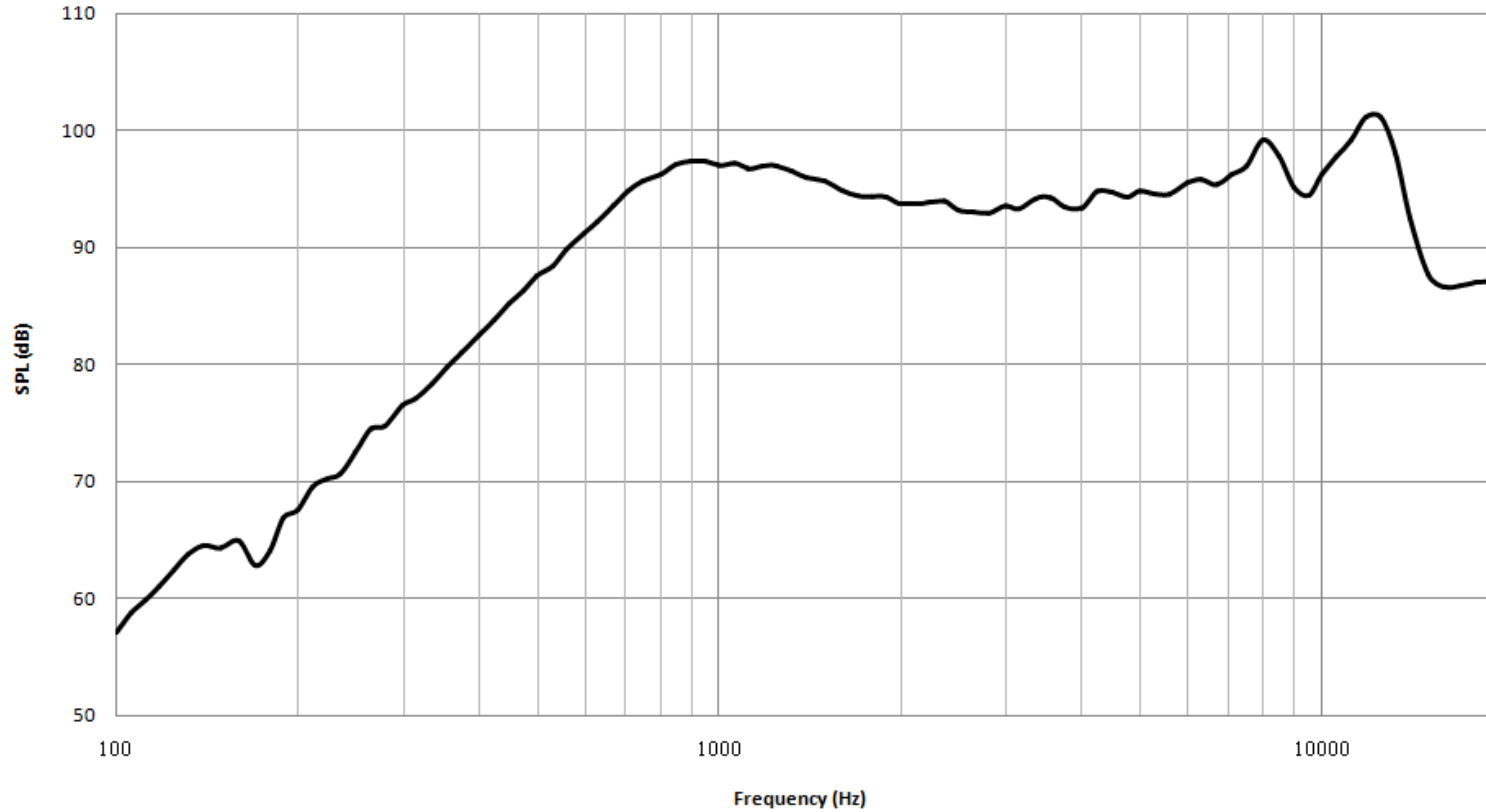

ABS-239-100-RC 18x13x2.5t 8OHM SPEAKER - Frequency Curve

SPEAKERS

2.37Vrms/10cm/in 1cc box

ALAN BUTCHER COMPONENTS LTD

Alan Butcher Components Ltd

Unit 1 Beechwood Clump Farm Industrial Estate Tin Pot Lane Blandford Dorset DT11 7TD

Telephone 01258 456360 Facsimile 01258 459194 Email sales@abcomponents.co.uk

www.abcomponents.co.uk

BS EN ISO 9001 Certification No 5239