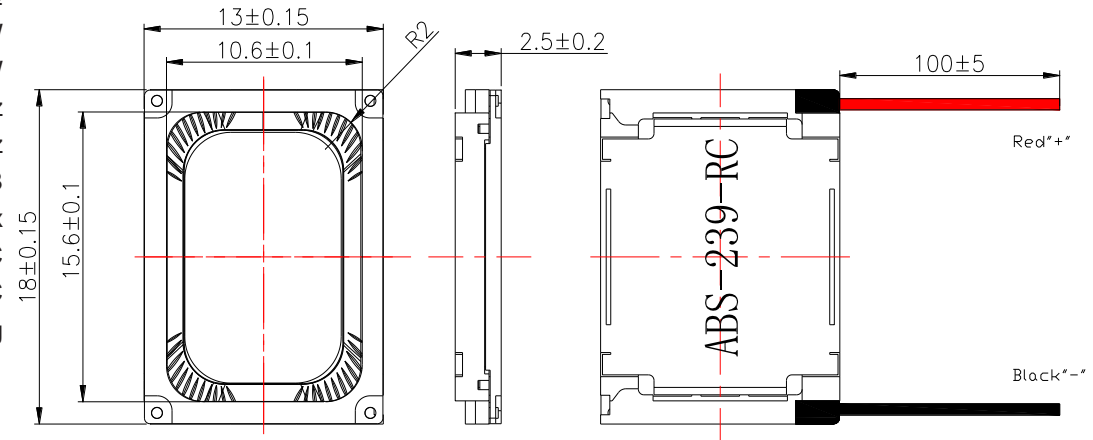

ABS-239-100-RC 18x13x2.5t 8OHM SPEAKER FITTED WITH LEADS

SPEAKERS

Specifications

ABS-239-100-RC

Rated impedance (2.0k Hz/2.37 Vrms/in 1cc box)	8±15%Ω
Rated input power in 1cc box	0.7W
Maximum input power in 1cc box	1.0W
Resonant frequency in 1cc box	800±20%Hz
Frequency range	500Hz-10,000Hz
Sound pressure level (2.37V/0.1M at 2.0KH in 1cc box)	93±3dB
Total harmonic distortion at 0.7W, 1KHz, 10 cm	10%Max
Operating temperature	-20~+70°C
Storage temperature	-40~+85°C
Weight	1.8g